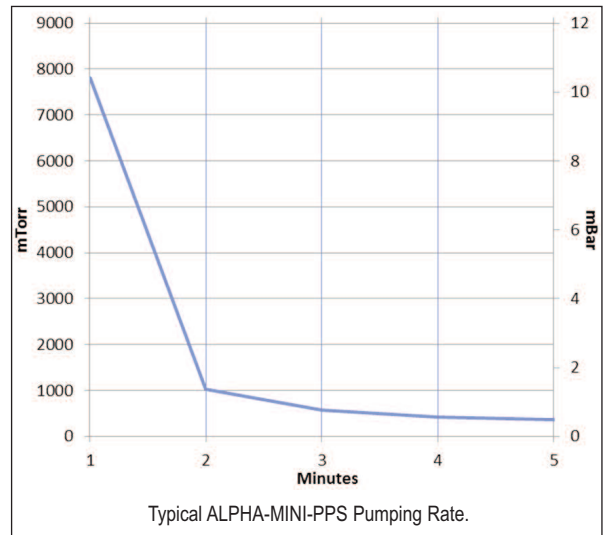

Because of its compact size, the ALPHA-MINI-PPS is an ideal companion for use with the ALPHA-DUO spectrometer when space is at a premium (e.g., in mobile labs and response vehicles). The ALPHA-MINI-PPS includes a power control cable and power supply for connection to mains. Two lengths of vacuum tubing (3-ft. and 10-inch) are provided for connection to the ALPHA-ARIA or ALPHA-DUO.

Specifications

Pump

Ultimate Pressure: ≤ 2.0 millibar.
Nominal Pumping Speed: 6 liter per minute.
Input Voltage: 24 V DC, $\pm 10\%$.
Motor Rating Max.: 17.2 W.
Current Max.: 0.72 A.
Sound Pressure Level: 45 dB(A).
Ambient Temperature: 5–40°C.
Weight: 1.8 kg (4 lbs.).
Dimensions: 180 mm x 106 mm x 99.5 mm (7.1 in. x 4.2 in. x 3.9 in.)

Power Supply

Output Voltage: 24 V DC, $\pm 2\%$.
Output Current: 4.6 A.
Ambient Temperature: 5–50°C.
Weight: 0.7 kg (1.5 lbs.).
Dimensions: 169 mm x 142 mm x 56.6 mm
(6.7 ins. x 5.6 ins. x 2.2 ins.).
Mains Power Required: 115–230 V (–20 +15) V AC, 50/60 Hz.

Maintenance

The diaphragms should be changed with every 12,000 hours of operation.

Ordering Information

Model

ALPHA-MINI-PPS

ALPHA-MINI-PPS-REPKIT

Description

Miniature Diaphragm Pump. Includes power supply, power control cable, and vacuum tubes [25.4 cm (10 in.) and 0.9 m (3 ft.)].

Maintenance Overhaul Kit. Includes replacement diaphragm and parts for ALPHA-MINI-PPS.

*The volumes of the ALPHA-ARIA and ALPHA-DUO are approximately 0.25 and 0.50 liters respectively.