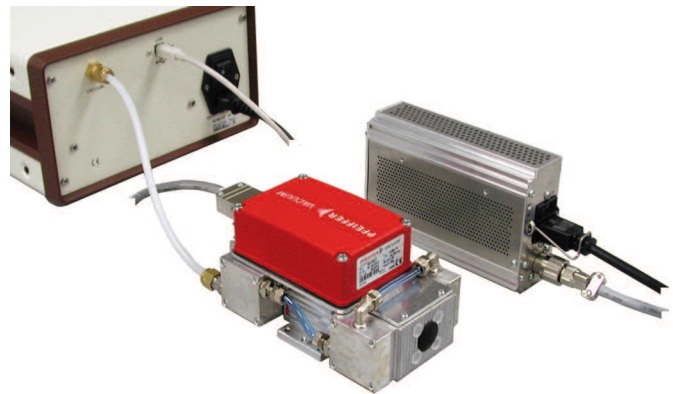

The ALPHA-MINI-PPS is a small, oil free, diaphragm pump which provides adequate capacity for the ALPHA-ARIA or the ALPHA-DUO. It is capable of pumping a half liter of leak free volume\* to below 1 Torr within a few minutes, and can achieve a vacuum of 10 Torr, as is typical for Recoil Contamination Avoidance, in less than a minute.

Because of its compact size, the ALPHA-MINI-PPS is an ideal companion for use with the ALPHA-DUO spectrometer when space is at a premium (e.g., in mobile labs and response vehicles). The ALPHA-MINI-PPS includes a power control cable and power supply for connection to mains. Two lengths of vacuum tubing (3-ft. and 10-inch) are provided for connection to the ALPHA-ARIA or ALPHA-DUO.

#### Description

Miniature Diaphragm Pump. Includes power supply, power control cable, and vacuum tubes [25.4 cm (10 in.) and 0.9 m (3 ft.)].

Maintenance Overhaul Kit. Includes replacement diaphragm and parts for ALPHA-MINI-PPS.