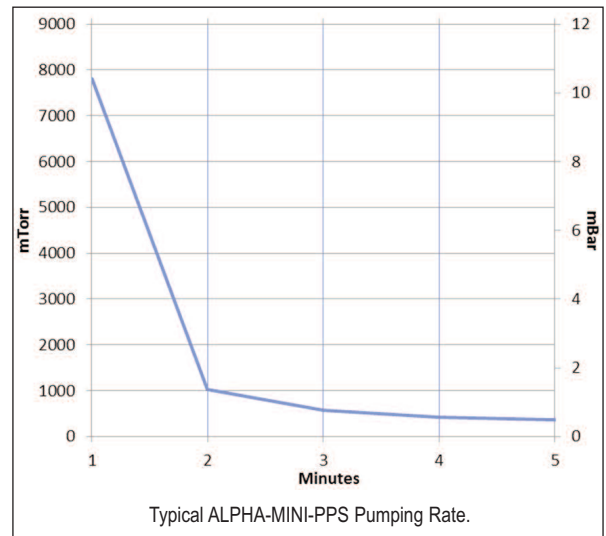

Because of its compact size, the ALPHA-MINI-PPS is an ideal companion for use with the ALPHA-DUO spectrometer when space is at a premium (e.g., in mobile labs and response vehicles). The ALPHA-MINI-PPS includes a power control cable and power supply for connection to mains. Two lengths of vacuum tubing (3-ft. and 10-inch) are provided for connection to the ALPHA-ARIA or ALPHA-DUO.

Specifications

Pump

Ultimate Pressure: ≤ 2.0 millibar.
Nominal Pumping Speed: 6 liter per minute.
Input Voltage: 24 V DC, $\pm 10\%$.
Motor Rating Max.: 17.2 W.
Current Max.: 0.72 A.
Sound Pressure Level: 45 dB(A).
Ambient Temperature: 5–40°C.
Weight: 1.8 kg (4 lbs.).
Dimensions: 180 mm x 106 mm x 99.5 mm (7.1 in. x 4.2 in. x 3.9 in.)

Power Supply

Output Voltage: 24 V DC, $\pm 2\%$.
Output Current: 4.6 A.
Ambient Temperature: 5–50°C.
Weight: 0.7 kg (1.5 lbs.).
Dimensions: 169 mm x 142 mm x 56.6 mm
(6.7 ins. x 5.6 ins. x 2.2 ins.).
Mains Power Required: 115–230 V (–20 +15) V AC, 50/60 Hz.

Maintenance

The diaphragms should be changed with every 12,000 hours of operation.

Ordering Information

Model

ALPHA-MINI-PPS

ALPHA-MINI-PPS-REPKIT

Description

Miniature Diaphragm Pump. Includes power supply, power control cable, and vacuum tubes [25.4 cm (10 in.) and 0.9 m (3 ft.)].

Maintenance Overhaul Kit. Includes replacement diaphragm and parts for ALPHA-MINI-PPS.

*The volumes of the ALPHA-ARIA and ALPHA-DUO are approximately 0.25 and 0.50 liters respectively.